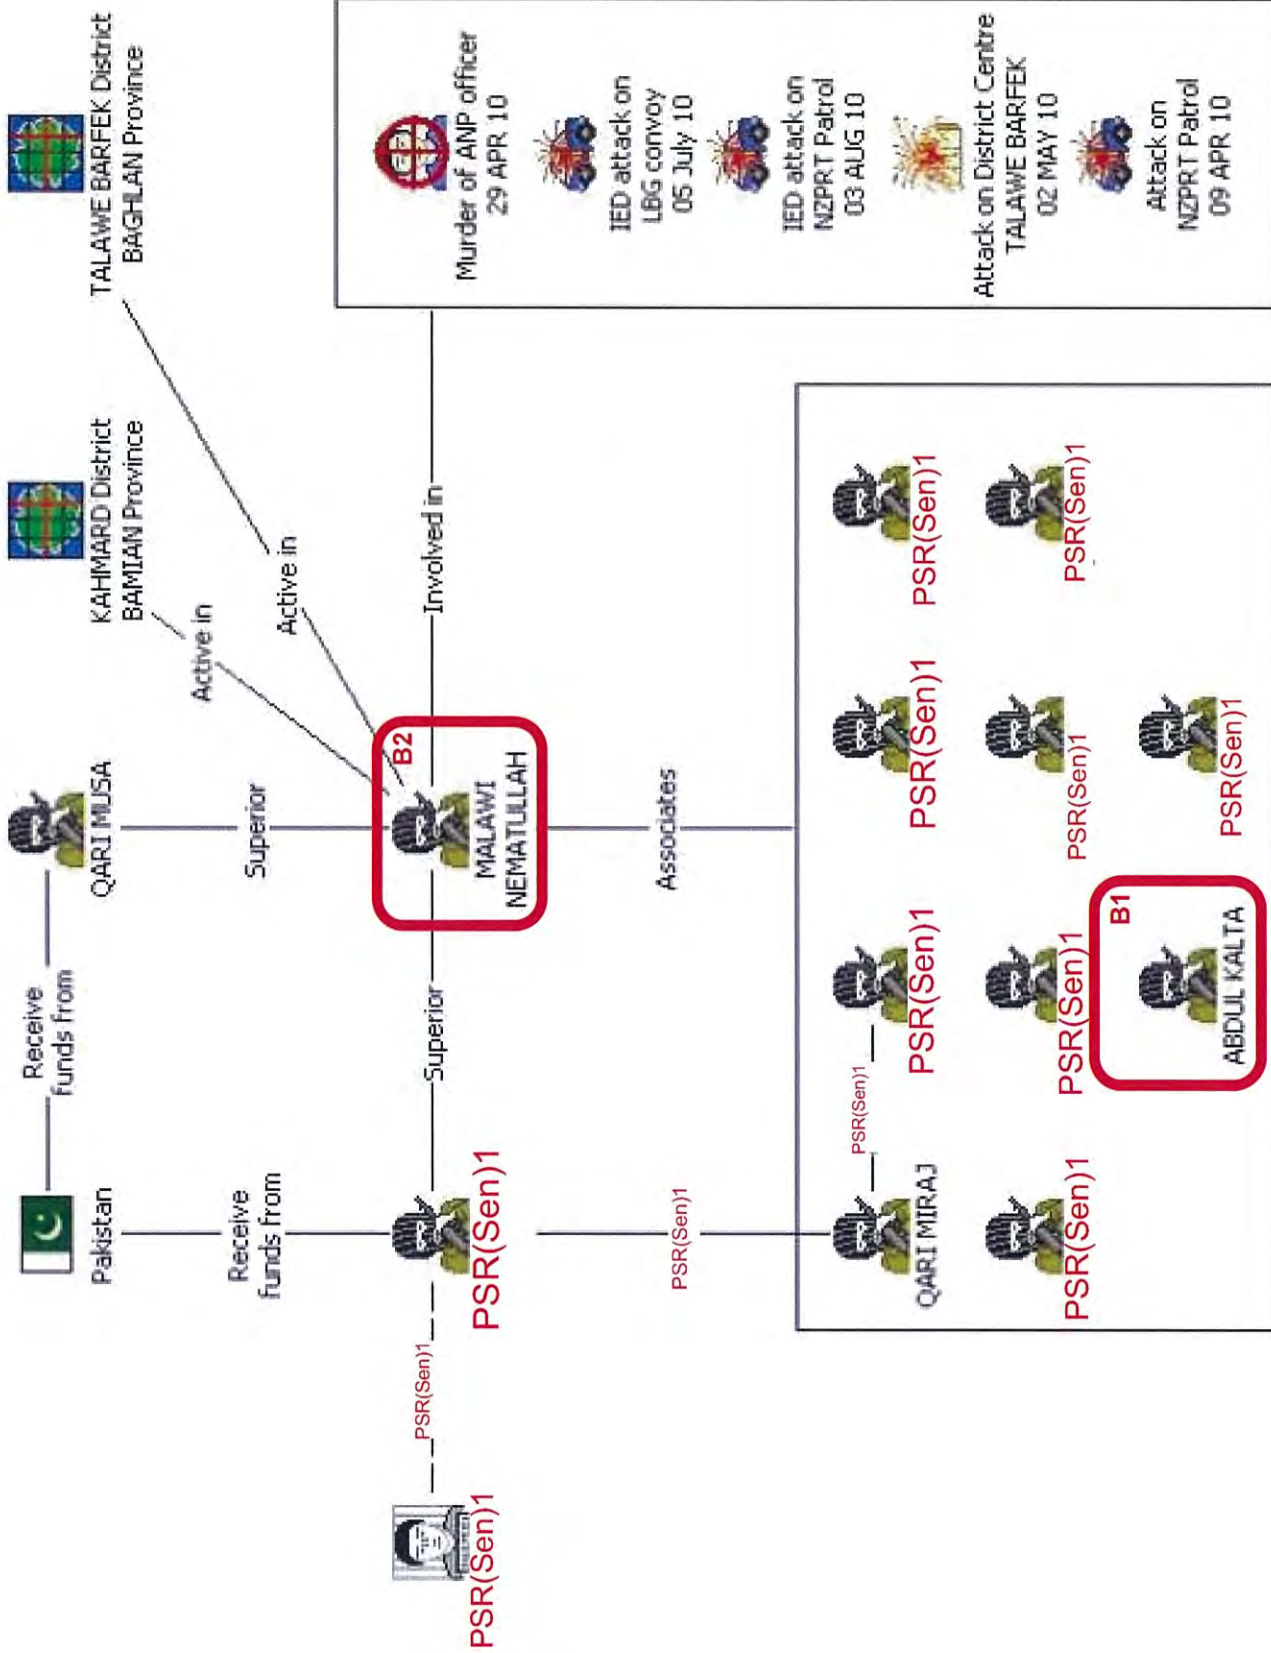

**EXPECTATION:**

- Abdul KALTA removal would remove a key figure coordinating and carrying out insurgent activity in both Bamian Province and Tala Wa Barfak District, Baghlan Province.
  - This will likely have a high impact on network.
- Engaging Abdul KALTA would remove one of the key elements behind the attacks on CF.
- This would improve public confidence in ANP and aid in rebuilding ANP morale in the area.

MULAWI NEMATULLAH (RTAF1719) – OBJ NOVA

FUNCTION:

- Mulawi NEMATULLAH is a TB Sub Commander under **PSR(Sen)1** in Tala Wa Barfak District Baghlan.
- He directs and conducts attacks in Bamian AO, Al.

SIGNIFICANCE:

- Mulawi NEMATULLAH is a TB Sub Commander who leads attacks on CF and is involved in TB insurgent activity in the Kahmard district of Bamian Province, and Tala-wa Barfak district of Baglan.

EXPECTATION:

- Mulawi NEMATULLAH's removal would remove a key figure coordinating and carrying out insurgent activity in both Bamian Province and Tala Wa Barfak District, Baghlan Province.
- Engaging Mulawi NEMATULLAH's would remove one of the key elements behind the IED attacks on LBG and CF.
- This would improve public confidence in ANP and aid in rebuilding ANP morale in the area.