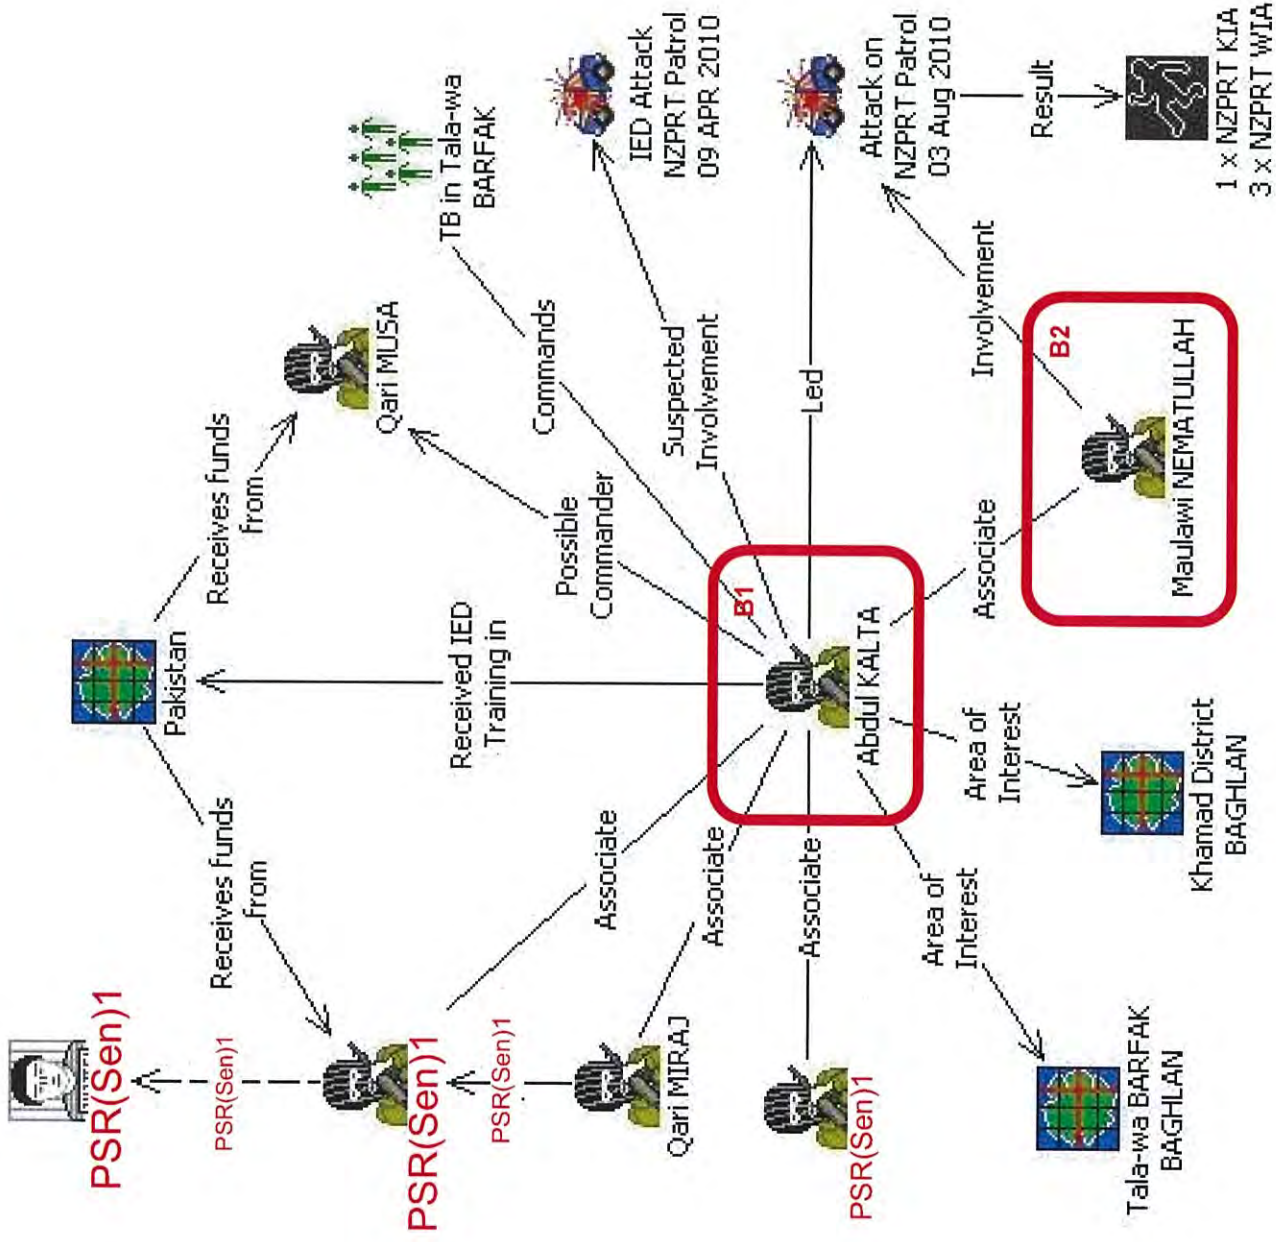

## AIR SUPPORT

- AC-130 acting as CAirS and ISR platform on station throughout (TBC)
- 2 x AWT, 2 x PSR(S)1, 2 x CH47 Support Aircraft
- =1 x AWT and PSR(S)1 available continuously over tgt Support Aircraft
- ISR PSR(S)1 allocated
- MEDEVAC PSR(S)2, PSR(S)3
- CAS (for TIC situation)  
**PSR(S)1, PSR(S)2, PSR(S)3**

ABDUL KALTA (RTAF2307) – OBJ BURNHAM

**FUNCTION:**

- Abdul KALTA is a TB Sub Commander under **PSR(Sen)1** - Tala Wa Barfak District, Baghlan.
- He directs and conducts attacks in the Bamian and Baghlan Provinces.

**SIGNIFICANCE:**

- Abdul KALTA is a TB Sub Commander who leads attacks on CF and is involved in TB insurgent activity in Bamian Province and Bamian Area of Influence .
- He is part of a group that are targeting NZPRT and ANSF within the Kahmard district of Bamian.

**EXPECTATION:**

- Abdul KALTA removal would remove a key figure coordinating and carrying out insurgent activity in both Bamian Province and Tala Wa Barfak District, Baghlan Province.
  - This will likely have a high impact on network.
- Engaging Abdul KALTA would remove one of the key elements behind the attacks on CF.
- This would improve public confidence in ANP and aid in rebuilding ANP morale in the area.